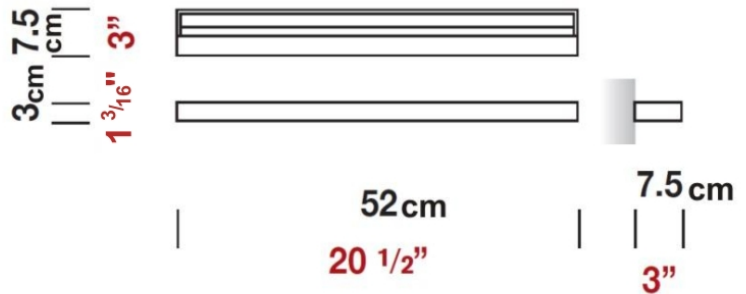

ZEROLED SURFACE

D83313

PROJECT _____

TYPE _____

NOTES _____

QUANTITY _____

DATE _____

GENERAL

Series: Zeroled

Brand: Panzeri

Division: Design

Mounting Type: Surface

Mounting Location: Wall

Subcategory: Flush Mount

PHYSICAL

Length (mm): 520

Length (in): 20 1/2"

Width (mm): 30

Width (in): 1 3/16"

Height (mm): 75

Height (in): 2 15/16"

Extension (mm): 75

Extension (in): 2 15/16"

Light Distribution: Direct

Weight (kg): 2.04

Weight (lbs): 4.5

Diffuser: Extruded poly-carbonate with opal finish

Fixture Material: Metal

ELECTRICAL

Input Wattage Range: 10 - 19 W

Lamp Type: LED

Input Wattage (W): 11

Total Output Wattage (W): 8.5

Driver Included: No

Driver Type: Integral LED driver, 24Vdc (Dimming and 277V options available with remote driver sold separately)

Input Voltage (V): 120

Constant Voltage (V): 24

LED

Color Temperature (°K): 3000

Nominal Lumen (lm): 960

CRI: >80 CRI

OPTICAL

Reflector: Specular aluminum

RATINGS AND CERTIFICATIONS

Certified By: CSA Certified to UL and CSA Standards

IP rating: IP20

D