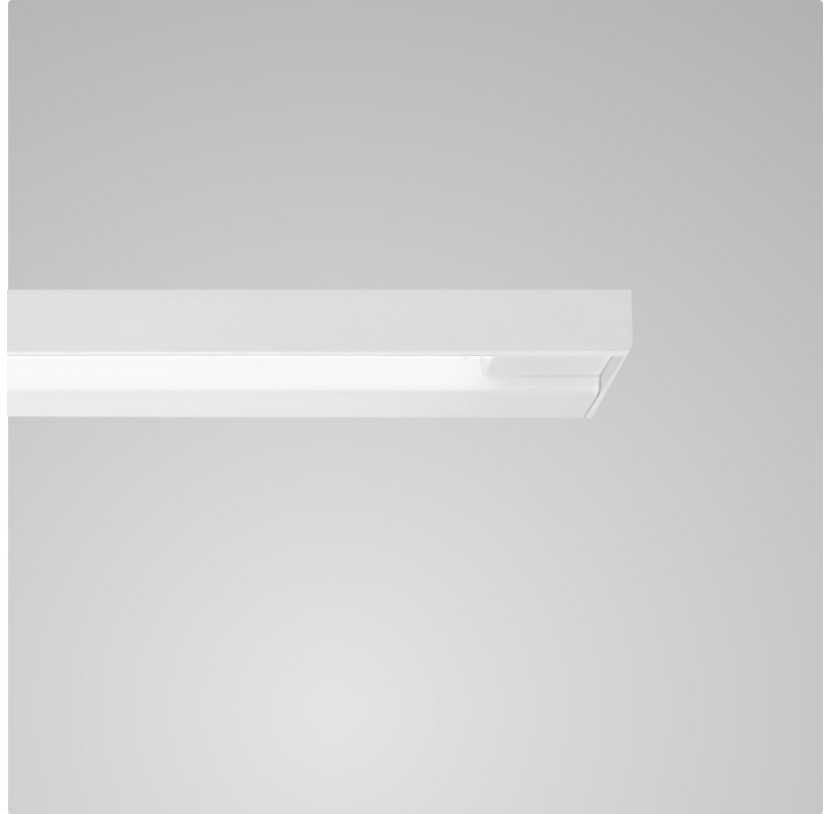

ZEROLED SURFACE

D83312

PROJECT _____

TYPE _____

NOTES _____

QUANTITY _____

DATE _____

GENERAL

Series: Zeroled
Brand: Panzeri
Division: Design
Mounting Type: Surface
Mounting Location: Wall
Subcategory: Flush Mount

PHYSICAL

Length (mm): 520
Length (in): 20 1/2
Width (mm): 30
Width (in): 1 3/16
Height (mm): 75
Height (in): 2 15/16
Extension (mm): 75
Extension (in): 2 15/16
Light Distribution: Direct
Weight (kg): 2.04
Weight (lbs): 4.5
Diffuser: Extruded poly-carbonate with opal finish
Fixture Material: Metal

ELECTRICAL

Input Wattage Range: 10 - 19 W
Lamp Type: LED
Input Wattage (W): 11
Total Output Wattage (W): 8.5
Driver Included: No
Driver Type: Integral LED driver, 24Vdc (Dimming and 277V options available with remote driver sold separately)
Input Voltage (V): 120
Constant Voltage (V): 24

LED

Color Temperature (°K): 3000
Max. Delivered Lumen (lm): 700
CRI: >80 CRI
Efficiency (%): 65.1

OPTICAL

Reflector: Specular aluminum

RATINGS AND CERTIFICATIONS

Certified By: CSA Certified to UL and CSA Standards
IP rating: IP20